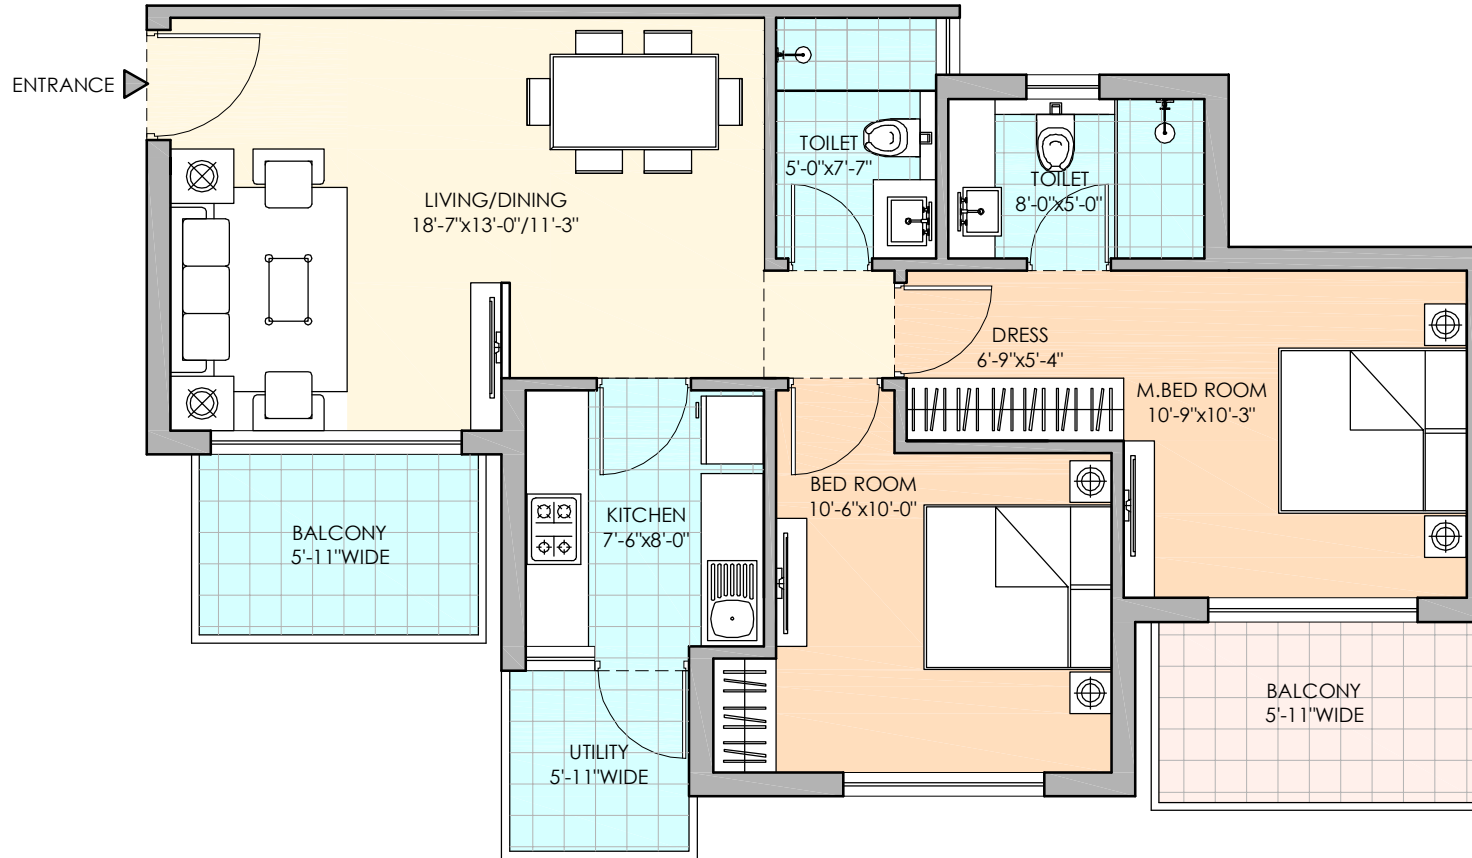

M3M SIERRA GURGAON FLOOR PLAN

Apartment Type

2 BHK + 2 Toilet (Type-1)

Super Area

1200 Sqft